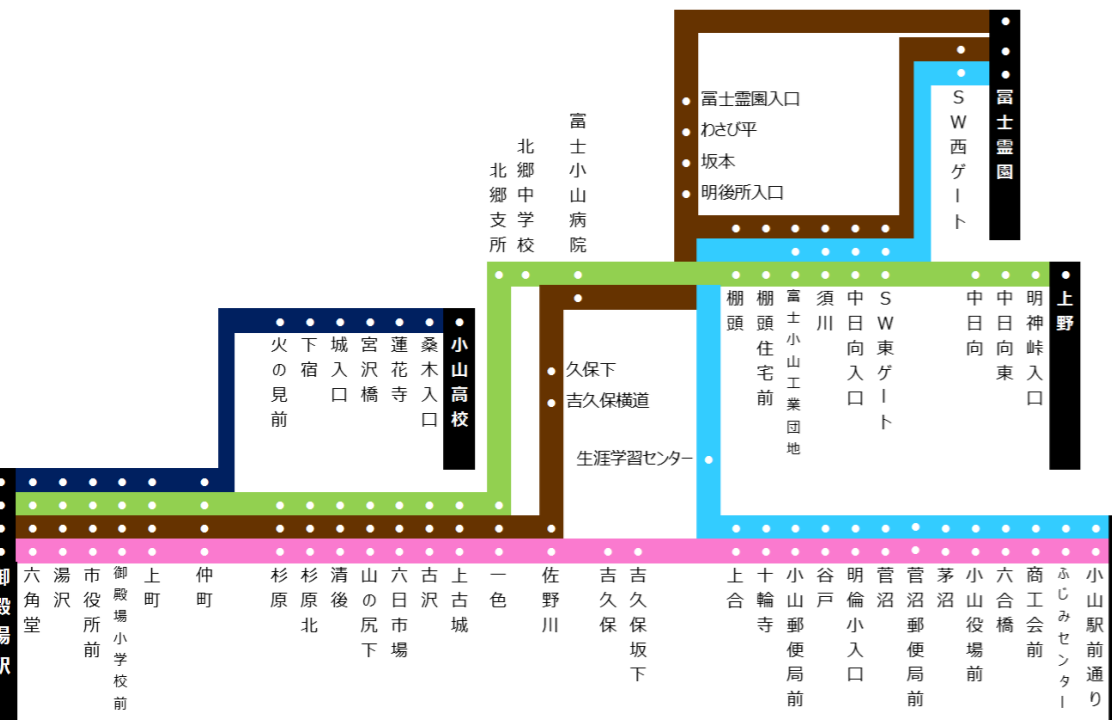

Fujiky Route Bus timetable No.5

御殿場駅→一色・富士霊園・駿河小山駅方面 (御殿場駅⑤番のりば)

Main bus timetable table with columns for route numbers, destinations, and departure times.

Table for the 'North Branch Office / Ueno' route with destinations and times.

Table for the 'Koyama High School' route with destinations and times.

Table of 'Examples' (凡例) explaining symbols and special days.

御殿場地域の路線バスに関するお問い合わせ 富士急モビリティ株式会社 TEL 0550-82-1333

Fujikyū Route Bus timetable No.5

駿河小山線・富士霊園・一色→御殿場駅方面

Main bus timetable table with columns for route number, destination, and departure times for various stations.

上野→御殿場駅方面 (Ueno to Gōdōjima Station) route schedule table.

小山高校→御殿場駅方面 (Oyamada High School to Gōdōjima Station) route schedule table.