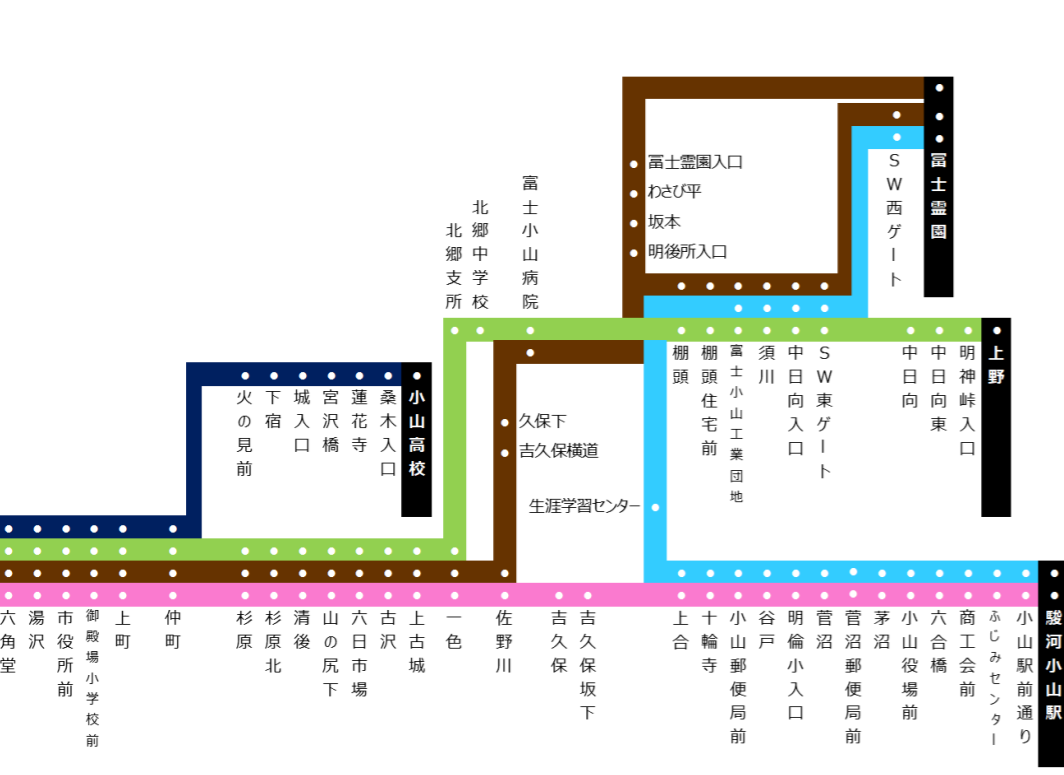

Fujiky Route Bus timetable No.5

御殿場駅→一色・富士霊園・駿河小山駅方面 (御殿場駅⑤番のりば)

Main bus timetable table with columns for route numbers, destinations, and departure times.

Table for the 'North Branch Office / Ueno' route with destinations and times.

Table for the 'Koyama High School' route with destinations and times.

Table of 'Examples' (凡例) explaining symbols and special days.

御殿場地域の路線バスに関するお問い合わせ 富士急モビリティ株式会社 TEL 0550-82-1333

Fujikyū Route Bus timetable No.5

駿河小山線・富士霊園・一色→御殿場駅方面

Main bus timetable table with columns for route number, destination, and departure times for various stations.

上野→御殿場駅方面 (Ueno to Gōdōjima Station) route schedule table.

小山高校→御殿場駅方面 (Oyamada High School to Gōdōjima Station) route schedule table.