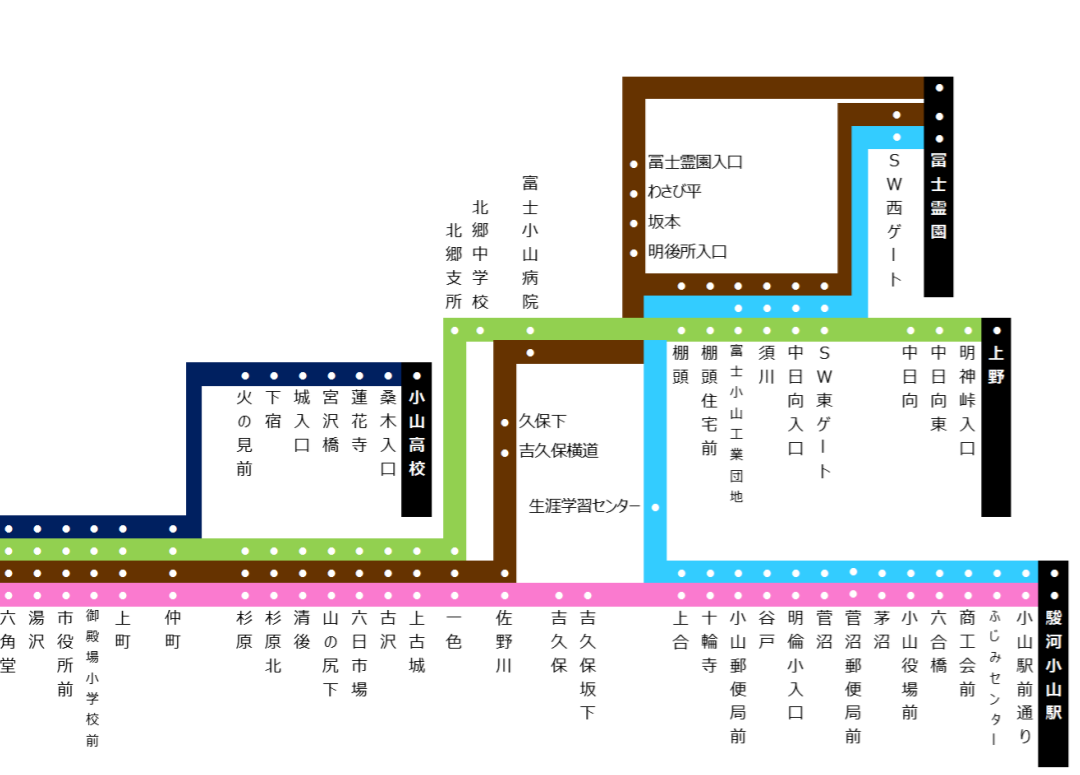

Fujiky Route Bus timetable No.5

御殿場駅→一色・富士霊園・駿河小山駅方面 (御殿場駅⑤番のりば)

Main bus timetable table with columns for route number, destination, and departure times for various stations.

Table for the 'North Branch Station - Ueno direction' route, listing stations and departure times.

Table for the 'Koyama High School direction' route, listing stations and departure times.

Table of 'Examples' (凡例) explaining symbols used in the timetable, such as 'Daily operation' and 'Holiday'.

御殿場地域の路線バスに関するお問い合わせ 富士急モビリティ株式会社 TEL 0550-82-1333

Fujikyū Route Bus timetable No.5

駿河小山駅・富士霊園・一色→御殿場駅方面

Main bus timetable table with columns for route number, destination, and departure times for various stations.

上野→御殿場駅方面 (Ueno to Gōdōjima) route schedule table.