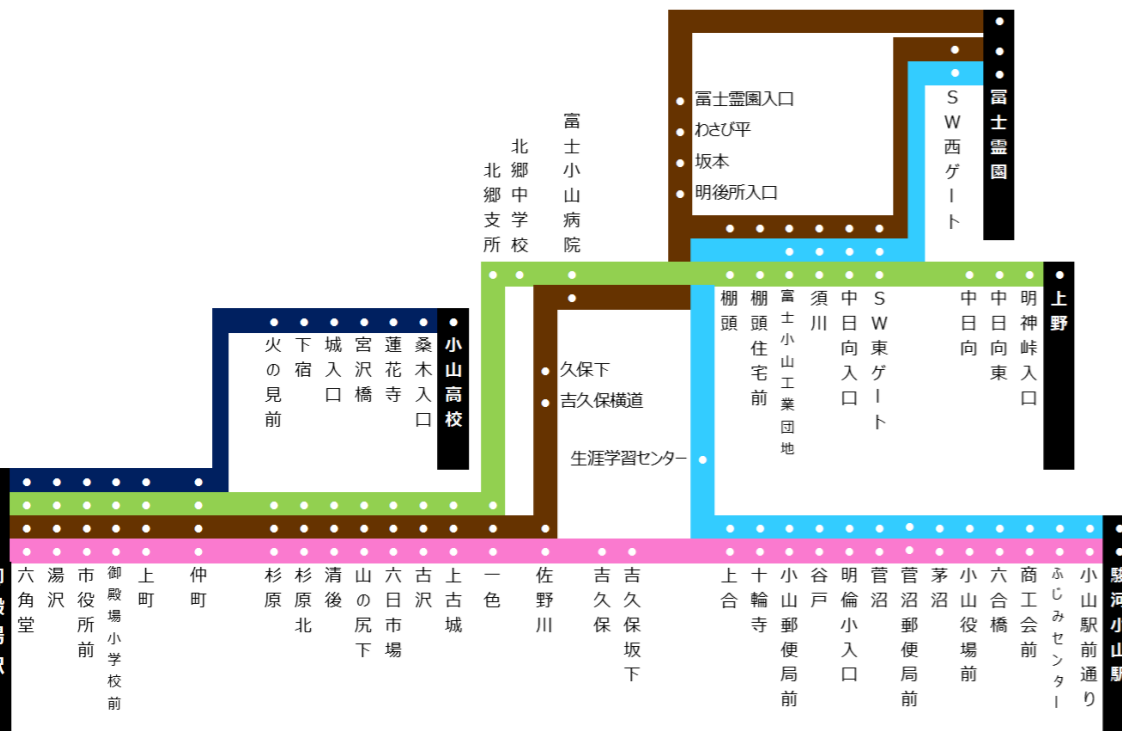

Fujiky Route Bus timetable No.5

御殿場駅→一色・富士霊園・駿河小山駅方面 (御殿場駅⑤番のりば)

Main bus timetable table with columns for route number, destination, and departure times for various stations.

Table for the 'North Branch Station - Ueno direction' route, listing stations and departure times.

Table for the 'Koyama High School direction' route, listing stations and departure times.

Table of 'Examples' (凡例) explaining symbols used in the timetable, such as 'Daily operation' and 'Holiday'.

御殿場地域の路線バスに関するお問い合わせ 富士急モビリティ株式会社 TEL 0550-82-1333

Fujikyū Route Bus timetable No.5

駿河小山駅・富士霊園・一色→御殿場駅方面

Main bus timetable table with columns for route number, destination, and departure times for various stations.

上野→御殿場駅方面 (Ueno to Gōdōjima) route schedule table.